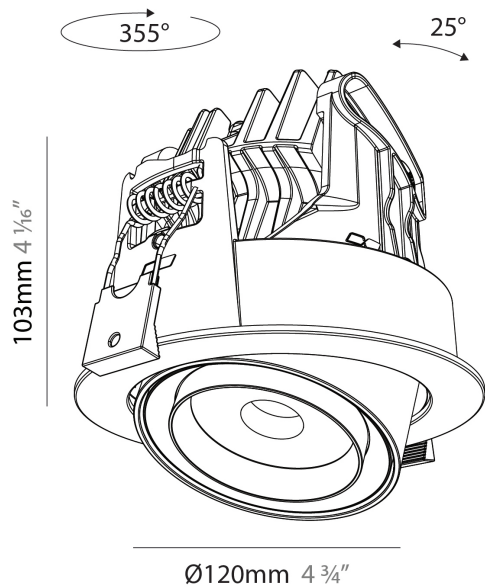

GENERAL

Series: Centriq
Subseries: Centriq Round Flex Adjustable
Brand: Prolicht
Division: Architectural
Mounting Type: Recessed
Mounting Location: Ceiling
Subcategory: Spots

PHYSICAL

Shape: Cylinder
Diameter (mm): 120
Diameter (in): 4 3/4
Height (mm): 105
Height (in): 4 1/8
Min. Recessing Depth (mm): 120
Min. Recessing Depth (in): 4 3/4
Light Distribution: Adjustable / Direct
Weight (kg): 0.666
Fixture Finish: SSR / BKV / CWI / CRY / HAB / UFT / ITA / RUA / FTG / MYG / LOD / PUS / FRO / FUP / KIA / POP / BLS / SPG / MEY / GOH / GUM / CHC / COM / ABZ / JAG / OBR / MOS / ROR
Fixture Material: Aluminum
Cut-out Measurements: Dia. 112mm / 4 7/16"

ELECTRICAL

Lamp Type: LED (Zhaga Standard)
Input Wattage (W): 20.5
Total Output Wattage (W): 18.1
Dimming: Tri-Mode (Non-Dimming and Phase Dimming (120Vac only) and 0-10V Dimming)
Driver Included: Yes
Driver Location: Recessed Housing
Driver Type: Constant Current - Universal
Driver Class: Class 2
Housing: ENCP 3
Input Voltage (V): 120 - 277
Constant Current (MA): 500

LED

Color Temperature (°K): 2700 / 3000 / 3500 / 4000
Max. Delivered Lumen (lm): 1201 / 1294 / 1346 / 1373
Nominal Lumen (lm): 1668 / 1797 / 1869 / 1907
CRI: >90 CRI
Lamp Life (hrs): 50000

OPTICAL

Beam Angle: 18 - 46
Adjustability: Rotational 350° / Tilt 25°

RATINGS AND CERTIFICATIONS

Certified By: CSA Certified to UL and CSA Standards
IP rating: IP20